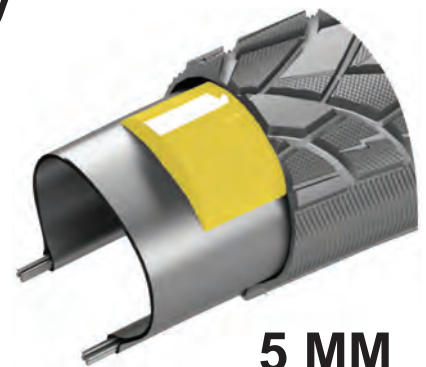

5 MM

- + OPS: prevents the tyres for early aging and cracking by ozone
- + Polyprotection breaklayer: prevents puncture by thorns etc.
- + No flat flexigum: tough and flexible, resistant to sharp objects under the tread resists practically all sharp impurities up to 5mm.